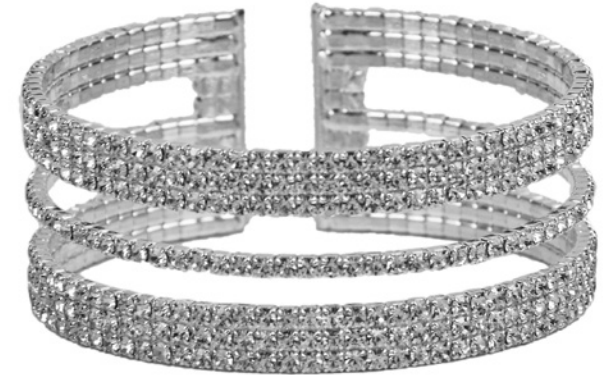

5 row cutout rhinestone bangle silver

B-83648 SV

\$10.00 each

Minimum 2

7 row cutout rhinestone bangle silver

R-1406 SV

\$6.00 each

Minimum 2