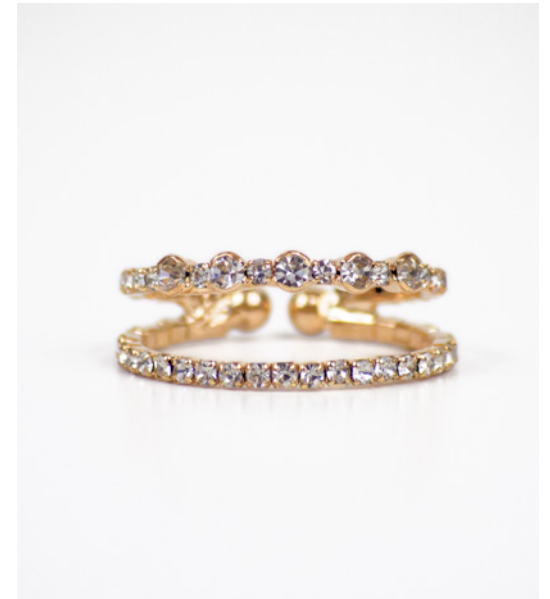

B-83441 SL

$4.00 each

Minimum 2

Crystal single row memory wire bracelet