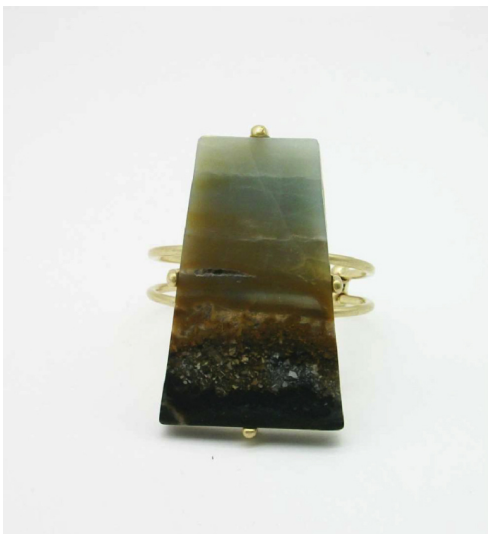

ACCESSORIZIT INC.